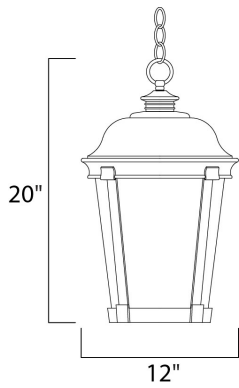

**PRODUCT DESCRIPTION**

Dover Cast is a traditional, Mediterranean style collection from Maxim Lighting International in Bronze finish with Seedy glass.

**MEASUREMENTS**

DIMENSION : 12" L x 12" W x 20" H  
 HANGING WEIGHT : 7.59 lb