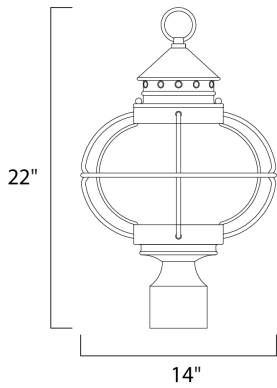

**PRODUCT DESCRIPTION**

Portsmouth is a traditional, early American style collection from Maxim Lighting International in Oil Rubbed Bronze finish with Seedy glass.

**MEASUREMENTS**

DIMENSION : 14" L x 14" W x 22" H  
 HANGING WEIGHT : 1.17 lb