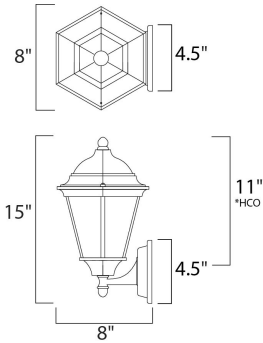

PRODUCT DESCRIPTION

MEASUREMENTS

DIMENSION : 8" W x 15" H x 8" Ext
BACK PLATE : 4.5" W x 4.5" H x 11" HCO
HANGING WEIGHT : 2.2 lb

LAMPING

INPUT VOLTAGE : 120V
LUMENS : 455 Rated
BULB : 1 x 9W LED E26 Medium , 9W Total
BULB INCLUDED : (Included)
DIMMABLE : Triac CL
CRI : 90+ CRI
COLOR_TEMP : 3000K

FINISHES OPTION

- Black
- Rust Patina

GLASS

Frosted FT

MATERIAL

Die Cast Aluminum

RATINGS

cETLus
Wet Location
JA8 Bulb In

ADDITIONAL

INCANDESCENT WATTS:
RATED LIFE 25000 Hours
OPERATING TEMPERATURE:
-20°C (-4°F), 40°C (104°F)

Always consult a qualified electrician before installing any lighting product.