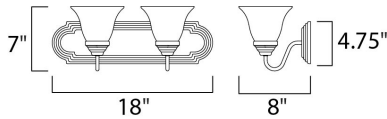

**MEASUREMENTS**

DIMENSION : 18" W x 7" H x 8" Ext  
 BACK PLATE : 18" W x 4.75" H x 4.07" HCO  
 HANGING WEIGHT : 3.53 lb

**LAMPING**

INPUT VOLTAGE : 120V  
 LUMENS : 2,300 Rated  
 BULB : 2 x 60W Incandescent E26 Medium , 120W Total  
 BULB INCLUDED : (Not Included)  
 DIMMABLE : Yes