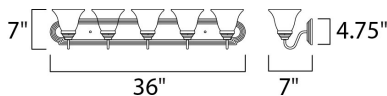

MEASUREMENTS

DIMENSION : 36" W x 7" H x 8" Ext
 BACK PLATE : 36" W x 4.5" H x 4.07" HCO
 HANGING WEIGHT : 8.6 lb

LAMPING

INPUT VOLTAGE : 120V
 LUMENS : 5,750 Rated
 BULB : 5 x 60W Incandescent E26 Medium , 300W Total
 BULB INCLUDED : (Not Included)
 DIMMABLE : Yes