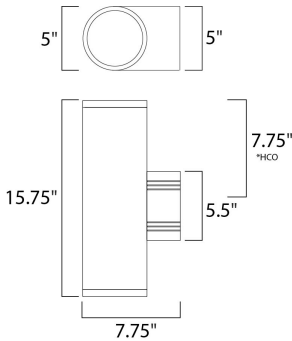

PRODUCT DESCRIPTION

Indirect exterior lighting not only provides illumination where you want but it also highlights the building structure for a beautiful architectural effect. Our collection of up and down lighting fixtures are available in both Architectural Bronze and Brushed Aluminum.

MEASUREMENTS

DIMENSION : 5" W x 15.75" H x 7.75" Ext
BACK PLATE : 5" W x 5.5" H x 7.75" HCO
HANGING WEIGHT : 8.25 lb

LAMPING

INPUT VOLTAGE : 120V
LUMENS : 1,050 Rated (458 Del.)
BULB : 2 x 15W LED PCB Integrated , 30W Total
BULB INCLUDED : (Integrated)
DIMMABLE : Triac CL
CRI : 80+ CRI
COLOR_TEMP : 3000K
LIGHTING_DIRECTION : Up/Dn

FINISHES OPTION

- Architectural Bronze
- Brushed Aluminum

MATERIAL

Aluminum

RATINGS

cETLus
Wet Location
For Outdoor

ADDITIONAL

INSTALL UP/DOWN: All
OPERATING TEMPERATURE:
-20°C (-4°F), 40°C (104°F)

PHOTOMETRIC: Report Found Online

Always consult a qualified electrician before installing any lighting product.