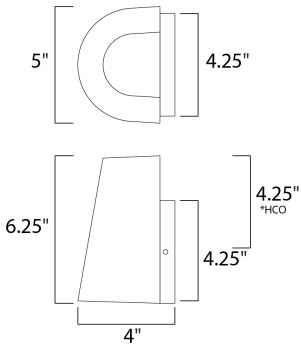

PRODUCT DESCRIPTION

Small scale outdoor lighting perfect for indoor and outdoor applications. The indirect exterior lighting not only provides illumination where you want but also highlights the building structure for a beautiful architectural effect. Available in four finishes: Black, Silver, Architectural Bronze, and White.

MEASUREMENTS

DIMENSION : 5" W x 6.25" H x 4" Ext
BACK PLATE : 4.33" W x 4.33" H x 4.25" HCO
HANGING WEIGHT : 1.83 lb

LAMPING

INPUT VOLTAGE : 120V
LUMENS : 450 Rated (220 Del.)
BULB : 1 x 6W LED AC Integrated , 6W Total
BULB INCLUDED : (Integrated)
DIMMABLE : Yes
CRI : 90+ CRI
COLOR_TEMP : 3000K
LIGHTING_DIRECTION : Up/Down

FINISHES OPTION

- Architectural Bronze
- Black
- Silver
- White

MATERIAL

Die Cast Aluminum

RATINGS

cETLus
Wet Location
For OutdoorADA
DARKSKY

ADDITIONAL

INSTALL UP/DOWN: Up/Down
RATED LIFE 35000 Hours
OPERATING TEMPERATURE:
-20°C (-4°F), 40°C (104°F)

Always consult a qualified electrician before installing any lighting product.