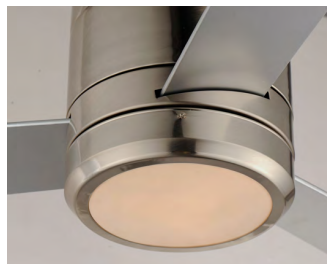

Downrod Options:

- 12" (FRD18)
- 18" (FRD24)
- 24" (FRD30)
- 36" (FRD36)
- 48" (FRD48)
- 60" (FRD60)
- 72" (FRD72)

With Light Kit