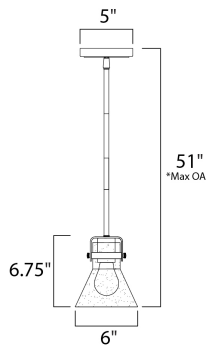

**PRODUCT DESCRIPTION**

This nautical-inspired bath vanity features Clear Seedy glass cones suspended by a yoke frame finished in Polished Chrome. The clear glass offers abundant lighting and compliments the styling of the fixture. Make it a more industrial look by adding filament E26 light bulbs.

\*max overall height

**MEASUREMENTS**

- DIMENSION : 6" L x 6" W x 6.75" H
- MAX OAH : 51" OAH
- CANOPY : 5" W x 0.75" H x 5" L
- HANGING WEIGHT : 2.9 lb
- WIRE LENGTH : 120"

**LAMPING**

- INPUT VOLTAGE : 110-130V
- BULB : 1 x 60W Incandescent E26 Medium , 60W Total
- BULB INCLUDED : (Not Included)
- DIMMABLE : Yes