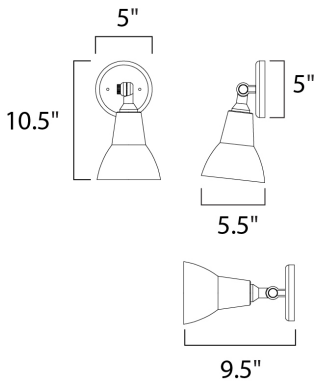

**MEASUREMENTS**

DIMENSION : 5.5" W x 10.5" H x 9.5" Ext
 BACK PLATE : 5" W x 5" H x 3" HCO
 HANGING WEIGHT : 1.2 lb

LAMPING

INPUT VOLTAGE : 120V
 LUMENS : 2,175 Rated
 BULB : 1 x 75W Incandescent E26 Medium PAR38 , 75W Total
 BULB INCLUDED : (Not Included)
 DIMMABLE : Yes