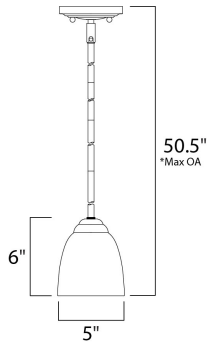

**PRODUCT DESCRIPTION**

A transitional look that works in a broad range of interiors featuring metal frames finished in either Oiled Rubbed Bronze for the traditional home or Satin Nickel for a more contemporary look. Simple Frost glass shades compliment the overall design.

\*max overall height

**MEASUREMENTS**

DIMENSION : 5" L x 5" W x 6" H  
 MAX OAH : 50.5" OAH  
 HANGING WEIGHT : 2.49 lb

**LAMPING**

INPUT VOLTAGE : 120V  
 LUMENS : 0 Rated  
 BULB : 1 x 60W Incandescent E26 Medium , 60W Total  
 BULB INCLUDED : (Not Included)  
 DIMMABLE : Yes