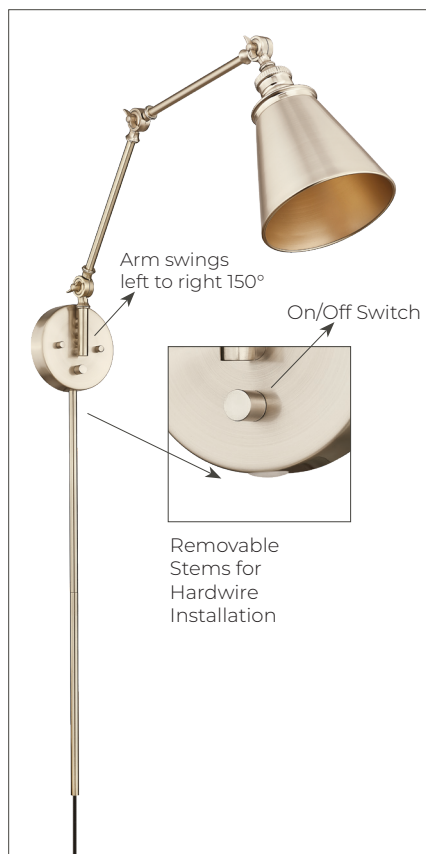

FINISHES

MB - Matte Black
 MB/VB - Matte Black/Vintage Brass
 MG - Modern Gold

FEATURES

Swings left to right 150°
 Arms swing up or down 120°
 Plug-in or Hardwire Installation
 On/Off Switch

DIMENSIONS

Width 7.25"
 Height 16.75"
 Depth 24"
 Backplate Width 5.12"
 Backplate Extension 1.18"
 Stems (2) 12"
 Cord Length 72"
 Weight 4.41 lbs.

MATERIAL Steel

SHADE

Shade Matte Black (Outside)
 with Modern Gold (Inside)
 Matte Black/Vintage Brass (Outside)
 with Modern Gold (Inside)
 Modern Gold (Outside)
 with Modern Gold (Inside)

Direction Downward/Upward

LAMPING

Bulbs 1 A19, ST58 or ST64
 Bulbs Base E26
 Watts per Bulb 60W
 Voltage 120V
 Total Wattage 60W
 Bulbs Included No

CERTIFICATION

UL/ETL Dry Location

ITEM NUMBER

SKU's 10001 MB
 10001 MB/VB
 10001 MG