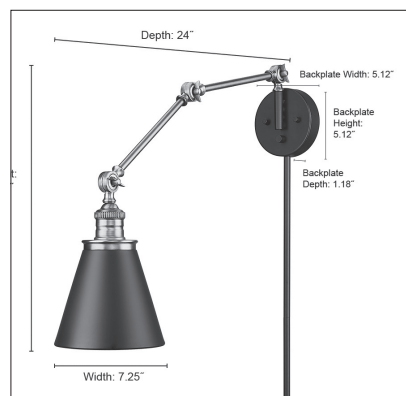

10001 MB

10001 MB/VB

Millennium Lighting
105 Declaration Drive
McDonough, GA 30253
www.millenniumlighting.com