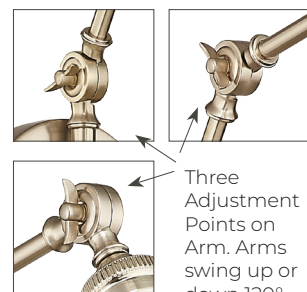

FINISHES

MB - Matte Black
MB/VB - Matte Black/Vintage Brass
MG - Modern Gold

FEATURES

Swings left to right 150°
Arms swing up or down 120°
Plug-in or Hardwire Installation
On/Off Switch

DIMENSIONS

Width 7.25"
Height 16.75"
Depth 24"
Backplate Width 5.12"
Backplate Extension 1.18"
Stems (2) 12"
Cord Length 72"
Weight 4.41 lbs.

MATERIAL Steel

SHADE

Shade Matte Black (Outside)
with Modern Gold (Inside)
Matte Black/Vintage Brass (Outside)
with Modern Gold (Inside)
Modern Gold (Outside)
with Modern Gold (Inside)

Direction Downward/Upward

LAMPING

Bulbs 1 A19, ST58 or ST64
Bulbs Base E26
Watts per Bulb 60W
Voltage 120V
Total Wattage 60W
Bulbs Included No

CERTIFICATION

UL/ETL Dry Location

ITEM NUMBER

SKU's 10001 MB
10001 MB/VB
10001 MG