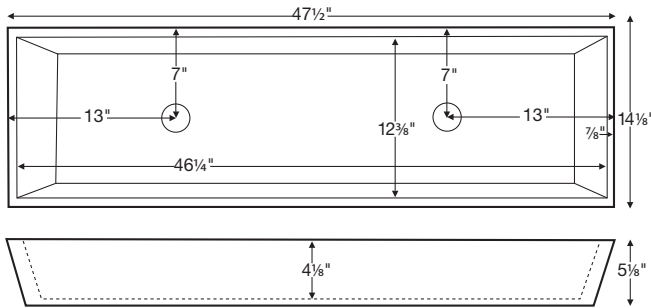

Petra 6

Petra 6 is a dual drain vessel style sink.
For single drain, see Petra 5, MTCS-732

MODEL 743
47.5" x 14.125" x 5.125" Bowl: 46.25" x 12.375"
VESSEL STYLE or UNDERMOUNT
SculptureStone®
67 lbs / 30 kg

Due to its handcrafted nature, always measure sink on-site to ensure cut-out accuracy.

When ordered as undermount, 1/2" x 3/8" lip detail accommodates most undermount clips (shown right).

ORDERING AND INSTALLATION

- 1.5" drain opening
- Optional overflow available for undermount (check local codes)
- Measure on site to achieve the proper cut-out size.
- Lip detail on undermount bowl will accommodate commonly used undermount hardware. Hardware is not included.
- One-piece construction
- Non-porous, stain-, mold- and mildew-resistant SculptureStone®
- Material is approximately 70% organic
- Five-Year Limited Residential Warranty