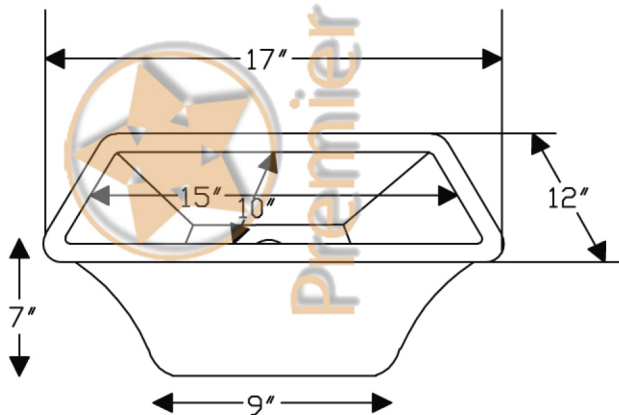

PREMIER
COPPER PRODUCTS

MODEL NUMBER: BRECE2

- * Description: Rectangle Copper Bar Sink in Electroless Nickel w/ 2" Drain Size
- * Outer Dimensions: 17" x 12" x 7"
- * Inner Dimensions: 15" x 10" x 7"
- * Rim: 1"
- * Drain Opening: 2" Bar Standard
- * Finish: Electroless Nickel

This product is hand crafted, small variances in color and size may occur.
Dimensions may vary up to 1/4". Do not make any installation cuts until you receive your item(s).