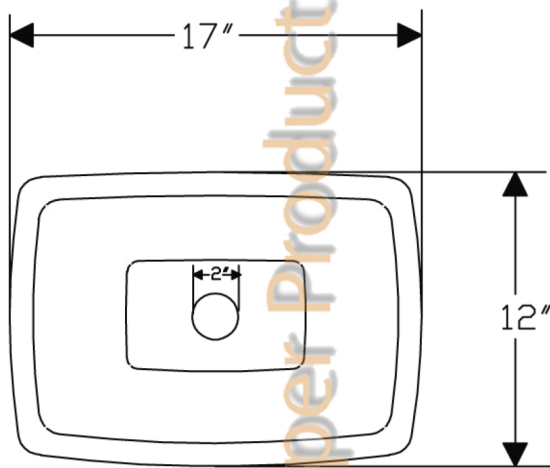

PREMIER
COPPER PRODUCTS

MODEL NUMBER: BRECE2

- * Description: Rectangle Copper Bar Sink in Electroless Nickel w/ 2" Drain Size
- * Outer Dimensions: 17" x 12" x 7"
- * Inner Dimensions: 15" x 10" x 7"
- * Rim: 1"
- * Drain Opening: 2" Bar Standard
- * Finish: Electroless Nickel

This product is hand crafted, small variances in color and size may occur.
Dimensions may vary up to 1/4". Do not make any installation cuts until you receive your item(s).