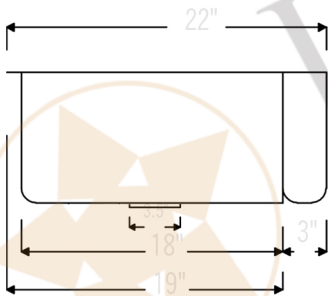

PREMIER  
COPPER PRODUCTS

MODEL NUMBER: KA50DB33229-SD5

CODE/STANDARD COMPLIANCE

\* IAPMO/cUPC LISTED

- \* Description: 33" Hammered Copper Kitchen Apron 50/50 Double Basin Sink with Short 5" Divider
- \* Outer Dimension: 33" x 22" x 9"
- \* Inner Dimension: Left: 15" x 19" x 9" | Right: 15" x 19" x 9"
- \* Divider Height: 5"
- \* Rim: Back, Left, Right - 1" / Apron Front - 2"
- \* Drain Opening: 3.5"
- \* Finish: Oil Rubbed Bronze | Living Copper