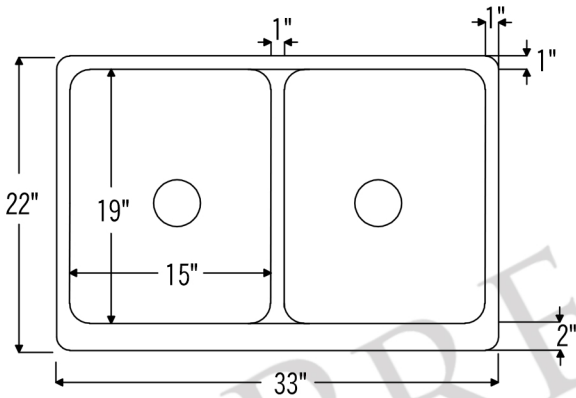

PREMIER  
COPPER PRODUCTS

MODEL NUMBER: KA50DB33229-SD5

CODE/STANDARD COMPLIANCE

\* IAPMO/cUPC LISTED

- \* Description: 33" Hammered Copper Kitchen Apron 50/50 Double Basin Sink with Short 5" Divider
- \* Outer Dimension: 33" x 22" x 9"
- \* Inner Dimension: Left: 15" x 19" x 9" | Right: 15" x 19" x 9"
- \* Divider Height: 5"
- \* Rim: Back, Left, Right - 1" / Apron Front - 2"
- \* Drain Opening: 3.5"
- \* Finish: Oil Rubbed Bronze | Living Copper

THIS PRODUCT IS HAND CRAFTED, SMALL VARIANCES IN COLOR AND SIZE MAY OCCUR.  
DO NOT MAKE ANY INSTALLATION CUTS UNTIL YOU RECEIVE YOUR ITEM(S).