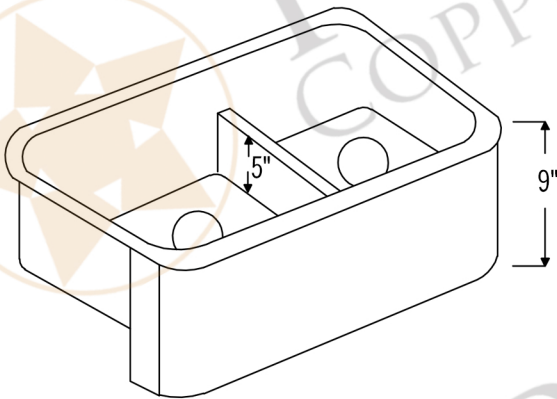

PREMIER  
COPPER PRODUCTS

MODEL NUMBER: KA50DB33229-SD5

CODE/STANDARD COMPLIANCE

\* IAPMO/cUPC LISTED

- \* Description: 33" Hammered Copper Kitchen Apron 50/50 Double Basin Sink with Short 5" Divider
- \* Outer Dimension: 33" x 22" x 9"
- \* Inner Dimension: Left: 15" x 19" x 9" | Right: 15" x 19" x 9"
- \* Divider Height: 5"
- \* Rim: Back, Left, Right - 1" / Apron Front - 2"
- \* Drain Opening: 3.5"
- \* Finish: Oil Rubbed Bronze | Living Copper

THIS PRODUCT IS HAND CRAFTED, SMALL VARIANCES IN COLOR AND SIZE MAY OCCUR.  
DO NOT MAKE ANY INSTALLATION CUTS UNTIL YOU RECEIVE YOUR ITEM(S).