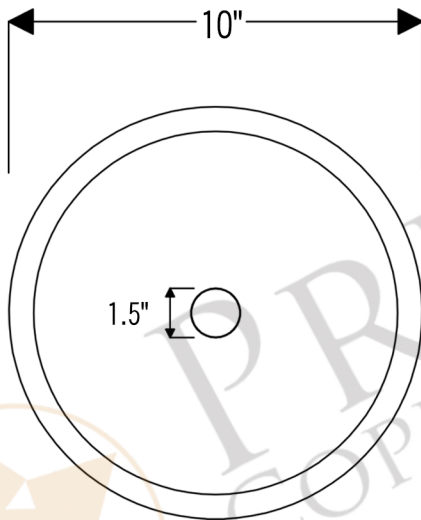

## MODEL NUMBER: LR10FDB

- \* Description: 10" Small Round Under Counter Hammered Copper Sink
- \* Outer Dimension: 10" x 5"
- \* Inner Dimension: 8" x 5"
- \* Rim: 1"
- \* Drain Opening: 1.5"
- \* Finish: Oil Rubbed Bronze