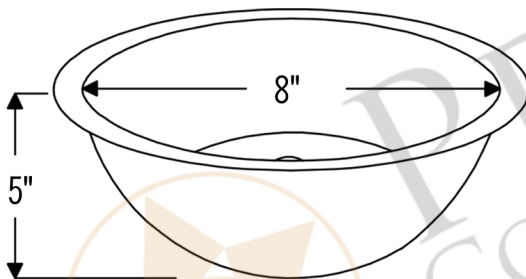

## MODEL NUMBER: LR10FDB

- \* Description: 10" Small Round Under Counter Hammered Copper Sink
- \* Outer Dimension: 10" x 5"
- \* Inner Dimension: 8" x 5"
- \* Rim: 1"
- \* Drain Opening: 1.5"
- \* Finish: Oil Rubbed Bronze