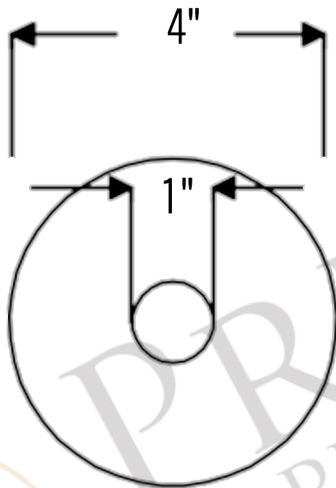

PREMIER
COPPER PRODUCTS

MODEL NUMBER: SH-L700DB

- * Description: Hand Hammered Copper 4" Round Cylinder Pendant Light Shade
- * Copper Shade Only
- * Canopy Kit NOT Included
- * Pendant Type: Down Lighting
- * Outer Dimension: 4" x 7"
- * Socket Hole Dimension: 1"
- * Finish: Oil Rubbed Bronze
- * Material Gauge: 18