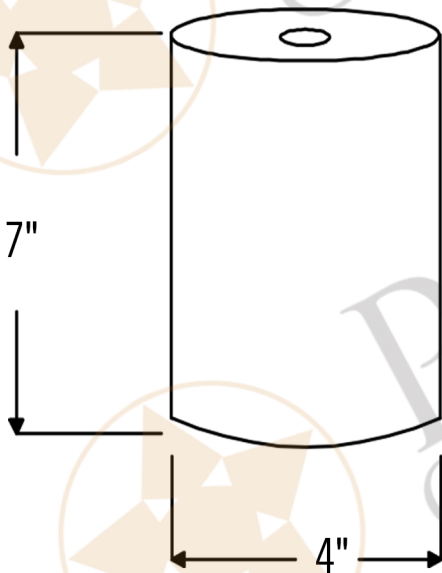

PREMIER
COPPER PRODUCTS

MODEL NUMBER: SH-L700DB

- * Description: Hand Hammered Copper 4" Round Cylinder Pendant Light Shade
- * Copper Shade Only
- * Canopy Kit NOT Included
- * Pendant Type: Down Lighting
- * Outer Dimension: 4" x 7"
- * Socket Hole Dimension: 1"
- * Finish: Oil Rubbed Bronze
- * Material Gauge: 18