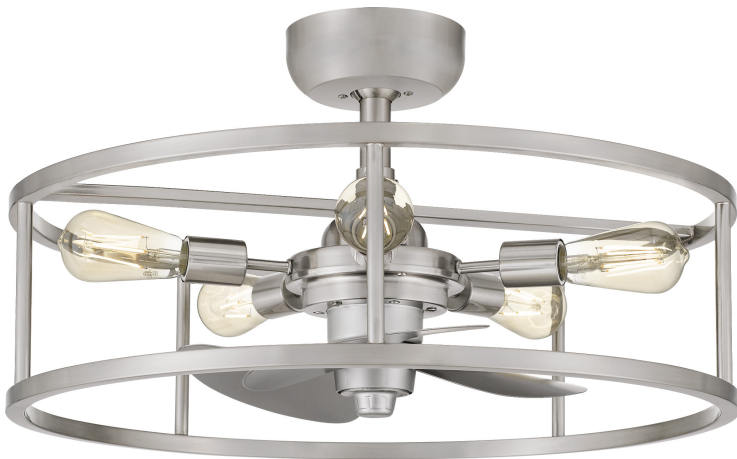

NHR3124BN

New Harbor Fan Light
Brushed Nickel

QUOIZEL
LIGHTING

DIMENSIONS

Dimensions: 23.75" W x 8.25" H x 23.75" D

Overall Height: 21"

Canopy Dimensions: 6.00"W x 6.00"D

Chain/Downrod Length: 1 x 4" & 1 x 12" Downrods

Weight: 11.72 lbs

BLADES

Blade Span: 14"

Blade Pitch: 6°

Blade Finish: Silver

DETAILS

Material: Steel

Speeds: 3

CFM: 1748

CFM per Watt: 41

Remote Included: Yes

LAMPING

Light Source: Incandescent

Bulb Included: Yes

Bulb Type: Medium Base

Bulb Quantity: 5

Watts per Bulb: 8

PHOTOMETRICS

LED

Lumens: 3575

LED Total Watts: 8

Color Rendering: 90

ELECTRICAL

Dimmable: Yes