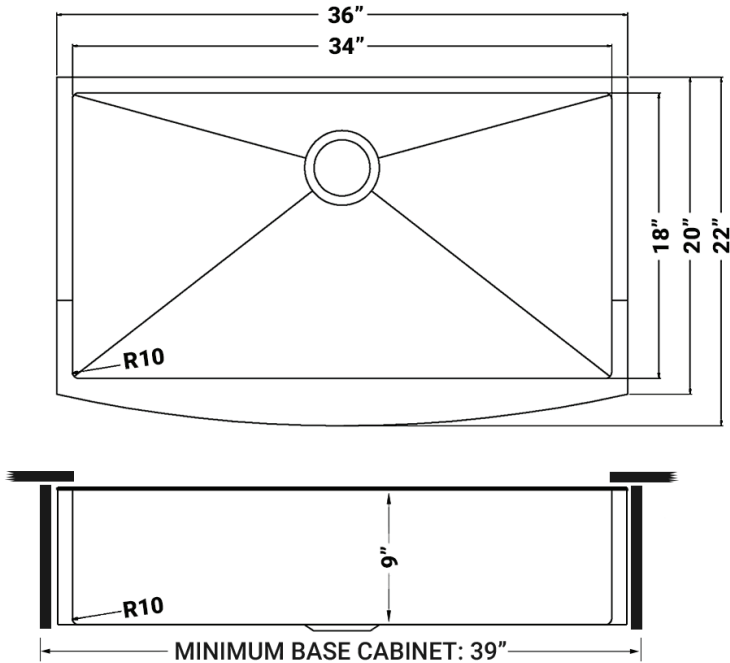

OPTIONAL ACCESSORIES (SOLD SEPARATELY)

cUPC certified by IAPMO to meet US and Canada plumbing standards.
Codes compliance: ASME A112.19.3/CSA B45.4

DIMENSIONS

Register your product at www.ruvati.com/register.