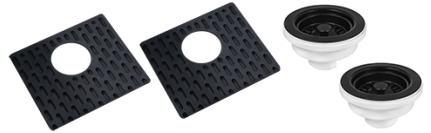

RVG1385

GRANITE TOPMOUNT KITCHEN SINK

RUVATI[®]
SPECIFICATION SHEET

MATERIAL

- Solid Granite Composite
- 80% crushed natural granite for extreme strength
- Non-porous and resistant to stains

FEATURES

- Naturally sound proof
- Will never discolor
- Rounded inside corners

COLOR OPTIONS

BK: Midnight Black

WH: Arctic White

GR: Silver Gray

IN THE BOX

Basket Strainer
[RVA1038]

Mounting Clips
[RVA11052]

Rinse Grid
[RVA41385 (BK / GR)]

Cut-out
Template

NOMINAL DIMENSIONS

Exterior: 33" (wide) x 22" (front-to-back)

Interior Bowl: 14-1/2" x 17" (left), 14-1/2" x 17" (right)

Bowl Depth: 10"

Minimum Cabinet Size: 36" wide

Drain Hole Size: 3 1/2"