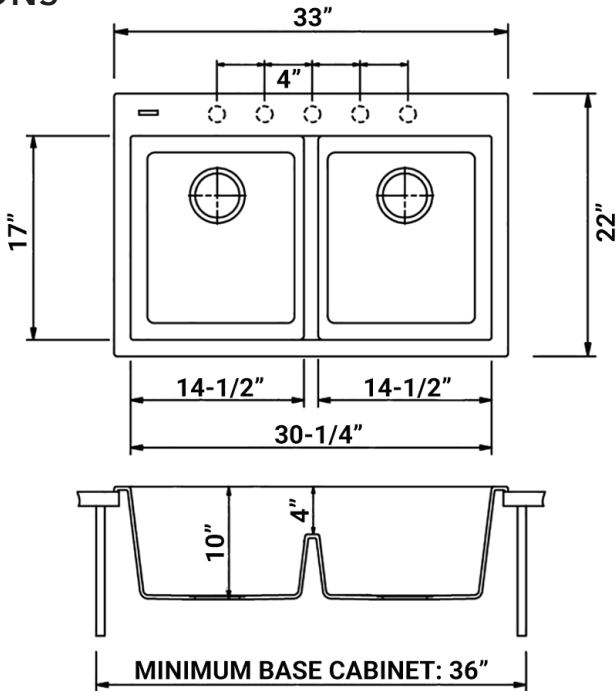

Cut-out
Template

NOMINAL DIMENSIONS

Exterior: 33" (wide) x 22" (front-to-back)

Interior Bowl: 14-1/2" x 17" (left), 14-1/2" x 17" (right)

Bowl Depth: 10"

Minimum Cabinet Size: 36" wide

Drain Hole Size: 3 1/2"

Drain Cover
[RVA1035]

UPC compliant. Certified by CSA to meet US and Canada plumbing codes.
Codes compliance: ASME A112.19.3/CSA B45.4

DIMENSIONS

Register your product at www.ruvati.com/register.