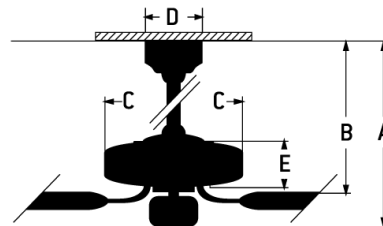

Sonnet WIFI Indoor Fan - SONWF52SB3-CAP

52" Ceiling Fan with Blades and Optional Light Kit Included

Stripped free of decorative embellishments and extraneous detail, the Sonnet with WIFI beautifully expresses the art of the ceiling fan at its most basic and elemental. Featuring a set of three custom blades, a quiet, energy saving 6-speed reversible DC motor and integrated 18W LED light with optional lens cover included, the Sonnet WIFI is easily controlled with either the included remote control or the integrated WIFI featuring breeze and timer functions compatible for use with most smart home devices, smart phones and systems.

Specs

Blade Sweep Opt (in.)	52
Blades	3
Blade Pitch (deg)	14
Motor Size (MM)	165x25
Amps at High Speed	0.25
Watts (Hi Speed)	16.39
Energy Guide Watts	11
Energy Guide CFM	3926
Energy Guide CFM_Watts	353
Energy Guide Est. Yearly	3
Energy Cost High Speed (CFM)	5977.16
Low Speed (CFM)	1602.30
Carton Size (CU FT)	1.43
Bulb CCT	3000
Bulb Wattage	18
Compatible Control Types	WIDC Handheld
CRI	90
Light Kit Options	Light Kit Included (Optional)
Lumens	899.04
Mounting Location	Indoor
Shipping Weight (lbs.)	18.08
Warranty	Limited Lifetime Warranty
Finish	Satin Brass

Dimensions

A:	16.76
B:	13.61
C:	6.32
D:	5.98
E:	5.12
F: w/o Light Kit - Downrod Length (in.)	5.12
	6

Craftmade · PO Box 191063 · Dallas, TX · 75219 · · · © 2023 All Rights Reserved