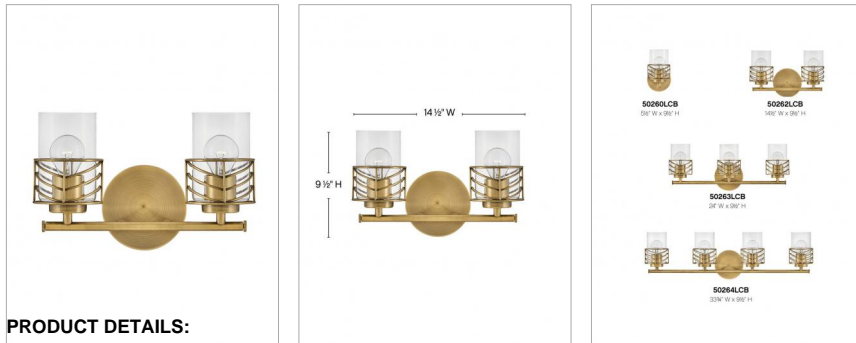

DELLA

50262LCB

TWO LIGHT VANITY

Della's unique chevron design casts beautiful shadows through clear glass. Transitional in style, Della is at home within a wide variety of decors -- from bohemian to vintage mid-century to updated traditional. Available in a classic Black and a Lacquered Brass finish, this artistic family exudes stylish flair.

DETAILS	
FINISH:	Lacquered Brass
MATERIAL:	Steel
GLASS:	Clear

DIMENSIONS	
WIDTH:	14.5"
HEIGHT:	9.5"
WEIGHT:	4.5
BACK PLATE:	6.5" Dia.
EXTENSION:	6.5
TOP TO OUTLET:	6.5

LIGHT SOURCE	
LIGHT SOURCE:	Socket
WATTAGE:	2-100w Med.
VOLTAGE:	120v

SHIPPING	
CARTON LENGTH:	17.3
CARTON WIDTH:	7.9
CARTON HEIGHT:	11.6
CARTON WEIGHT:	5.7

PRODUCT DETAILS:

- Mounting hardware is hidden on the backplate to ensure a clean silhouette
- Fixture can be mounted either up or down
- Suitable for use in damp locations as defined by NEC and CEC. Meets United States UL Underwriters Laboratories & CSA Canadian Standards Association Product Safety Standards
- Ideal for vintage filament bulbs (not included)
- Merging the best of traditional and modern elements, with a sophisticated and streamlined look
- Classic gleaming light brass finish
- Please refer to Hinkley's Warranty for complete product warranty details; some warranty limitations may apply.