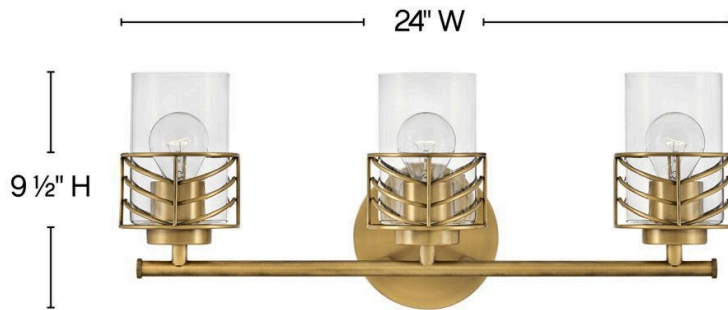

DELLA

50263LCB

THREE LIGHT VANITY

Della's unique chevron design casts beautiful shadows through clear glass. Transitional in style, Della is at home within a wide variety of decors -- from bohemian to vintage mid-century to updated traditional. Available in a classic Black and a Lacquered Brass finish, this artistic family exudes stylish flair.

DETAILS	
FINISH:	Lacquered Brass
MATERIAL:	Steel
GLASS:	Clear

DIMENSIONS	
WIDTH:	24"
HEIGHT:	9.5"
WEIGHT:	6.5
BACK PLATE:	6.5" Dia.
EXTENSION:	6.5
TOP TO OUTLET:	6.5

LIGHT SOURCE	
LIGHT SOURCE:	Socket
WATTAGE:	3-100w Med.
VOLTAGE:	120v

SHIPPING	
CARTON LENGTH:	26.4
CARTON WIDTH:	8.3
CARTON HEIGHT:	11.6
CARTON WEIGHT:	8.5

PRODUCT DETAILS:

- Mounting hardware is hidden on the backplate to ensure a clean silhouette
- Fixture can be mounted either up or down
- Suitable for use in damp locations as defined by NEC and CEC. Meets United States UL Underwriters Laboratories & CSA Canadian Standards Association Product Safety Standards
- Ideal for vintage filament bulbs (not included)
- Merging the best of traditional and modern elements, with a sophisticated and streamlined look
- Classic gleaming light brass finish
- Please refer to Hinkley's Warranty for complete product warranty details; some warranty limitations may apply.