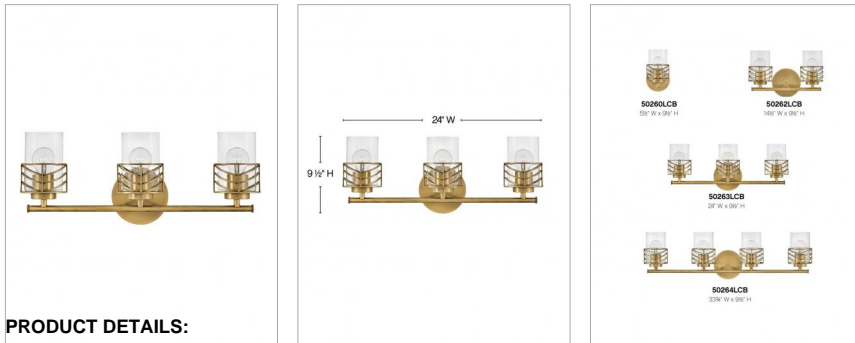

DELLA

50263LCB

THREE LIGHT VANITY

Della's unique chevron design casts beautiful shadows through clear glass. Transitional in style, Della is at home within a wide variety of decors -- from bohemian to vintage mid-century to updated traditional. Available in a classic Black and a Lacquered Brass finish, this artistic family exudes stylish flair.

DETAILS	
FINISH:	Lacquered Brass
MATERIAL:	Steel
GLASS:	Clear

DIMENSIONS	
WIDTH:	24"
HEIGHT:	9.5"
WEIGHT:	6.5
BACK PLATE:	6.5" Dia.
EXTENSION:	6.5
TOP TO OUTLET:	6.5

LIGHT SOURCE	
LIGHT SOURCE:	Socket
WATTAGE:	3-100w Med.
VOLTAGE:	120v

SHIPPING	
CARTON LENGTH:	26.4
CARTON WIDTH:	8.3
CARTON HEIGHT:	11.6
CARTON WEIGHT:	8.5

PRODUCT DETAILS:

- Mounting hardware is hidden on the backplate to ensure a clean silhouette
- Fixture can be mounted either up or down
- Suitable for use in damp locations as defined by NEC and CEC. Meets United States UL Underwriters Laboratories & CSA Canadian Standards Association Product Safety Standards
- Ideal for vintage filament bulbs (not included)
- Merging the best of traditional and modern elements, with a sophisticated and streamlined look
- Classic gleaming light brass finish
- Please refer to Hinkley's Warranty for complete product warranty details; some warranty limitations may apply.