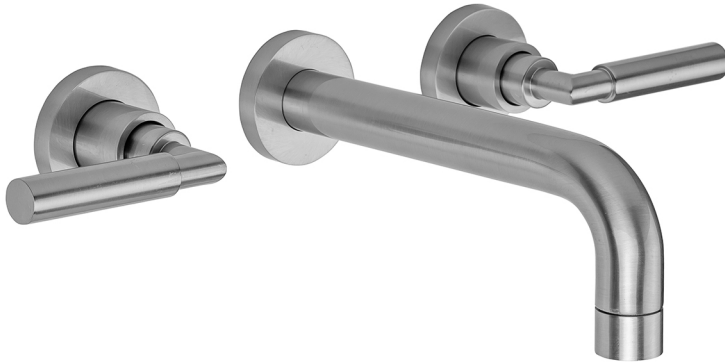

# Contempo Wall Faucet TRIM with Lever Handles -1.2 GPM

**Model #: 9880-W-WT459-TR-1.2-**

### FEATURES:

- All brass construction 8" center to center
- 1/4 turn ceramic valves
- Stationary wall mounted spout
- Available flow rates: 1.5, 1.2, & 0.5 GPM. Additional flow rate (aerator) options available. Contact JACLO
- Requires 5550-RGH rough kit
- Lever handles are ADA compliant