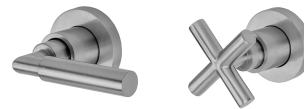

SPECIFICATION DRAWING:

AVAILABLE HANDLES:

WT459

WT462