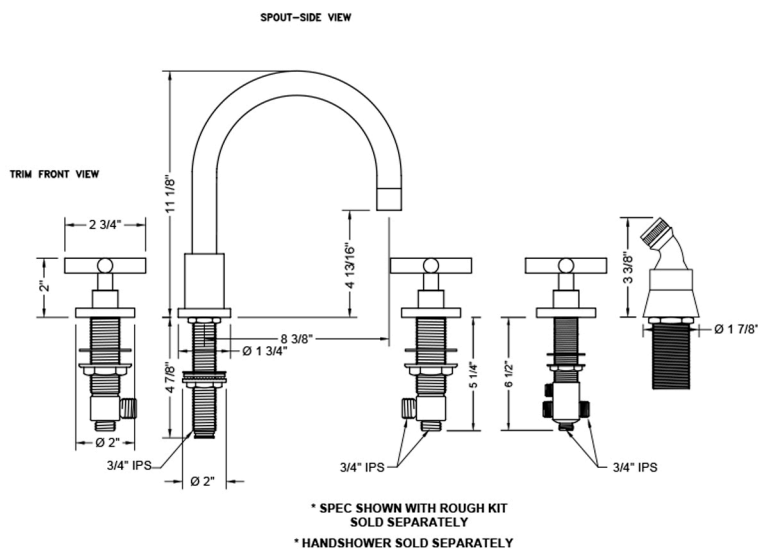

Contempo Roman Tub Set with Slim Cross Handles and Angled Handshower Holder

Model #: 9980-T462-A-TRIM-

FEATURES:

- All brass roman deck mount tub set trim
- Any handshower can be used
- Quick connect/disconnect spout
- Swivel Spout includes full flow aerator
- Includes:
 - 3060-DS hose
 - 8029 angled handshower mount
 - 8019 deck mount sleeve
- Spout Hole Size Min-Max: 1 1/8" - 1 3/4"
- Valve Hole Size Min-Max: 1 1/4" - 1 3/8"
- Requires J-6912-DIV-RGH rough in kit

SPECIFICATION DRAWING:

AVAILABLE HANDLES: